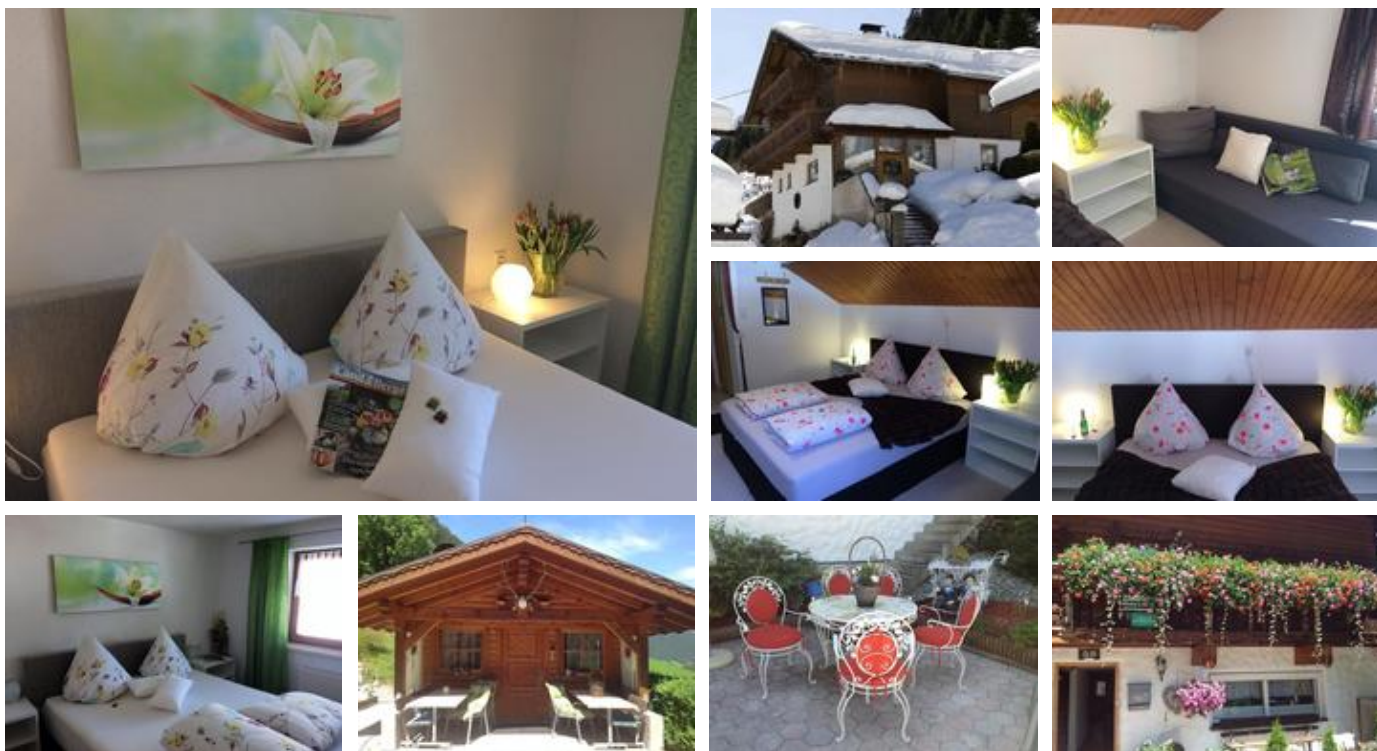

KRAPFHOF

Our farm enjoys an idyllic location and wonderful mountain views – nestled in the heart of the Sellrain Valley Alps, just outside the village of Gries. The farm is a great starting point for sports enthusiasts and relaxation seekers in summer and winter alike.

The ski resort of Kühtai is only a short drive away.

We look forward to your visit.

The Wegscheider Family